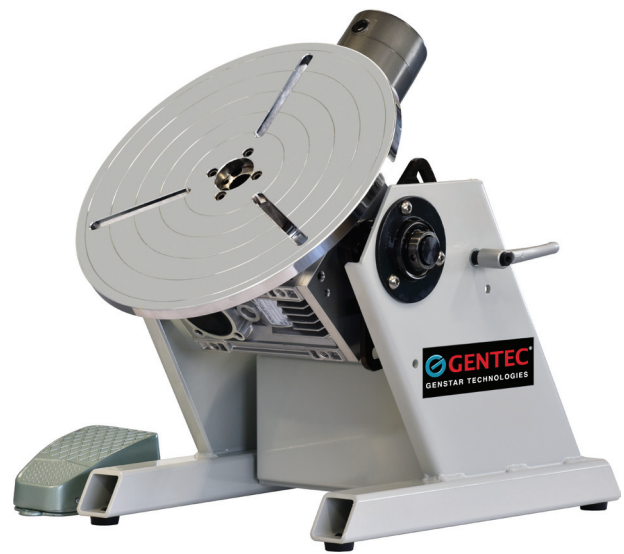

Gentec's welding positioners allow users to quickly and easily position a workpiece in many different positions. The quality and construction of Gentec positioners provide safe, long-life operation with easy access for positioner maintenance.

GPD-11B

GPA-221A

Features

- High quality worm gear reducers for smooth operation and minimal backlash
- Capacities range from 220 lbs to 44,000 lbs 360° degree rotation
- 135° degree tilts on all models
- Maintenance free grounding system
- High frequency protected
- Standard forward/reverse rotation and variable speed control
- Machined "T" slots table with center through hole

Optional accessories

- 3-Jaw chucks
- Variable speed foot control

GPD-441A

GBX-D

Digital controller with reference function for 220 lb, 440 lb positioner

3-Jaw gripper

OD 0.15-5.9 inches

GC-03L